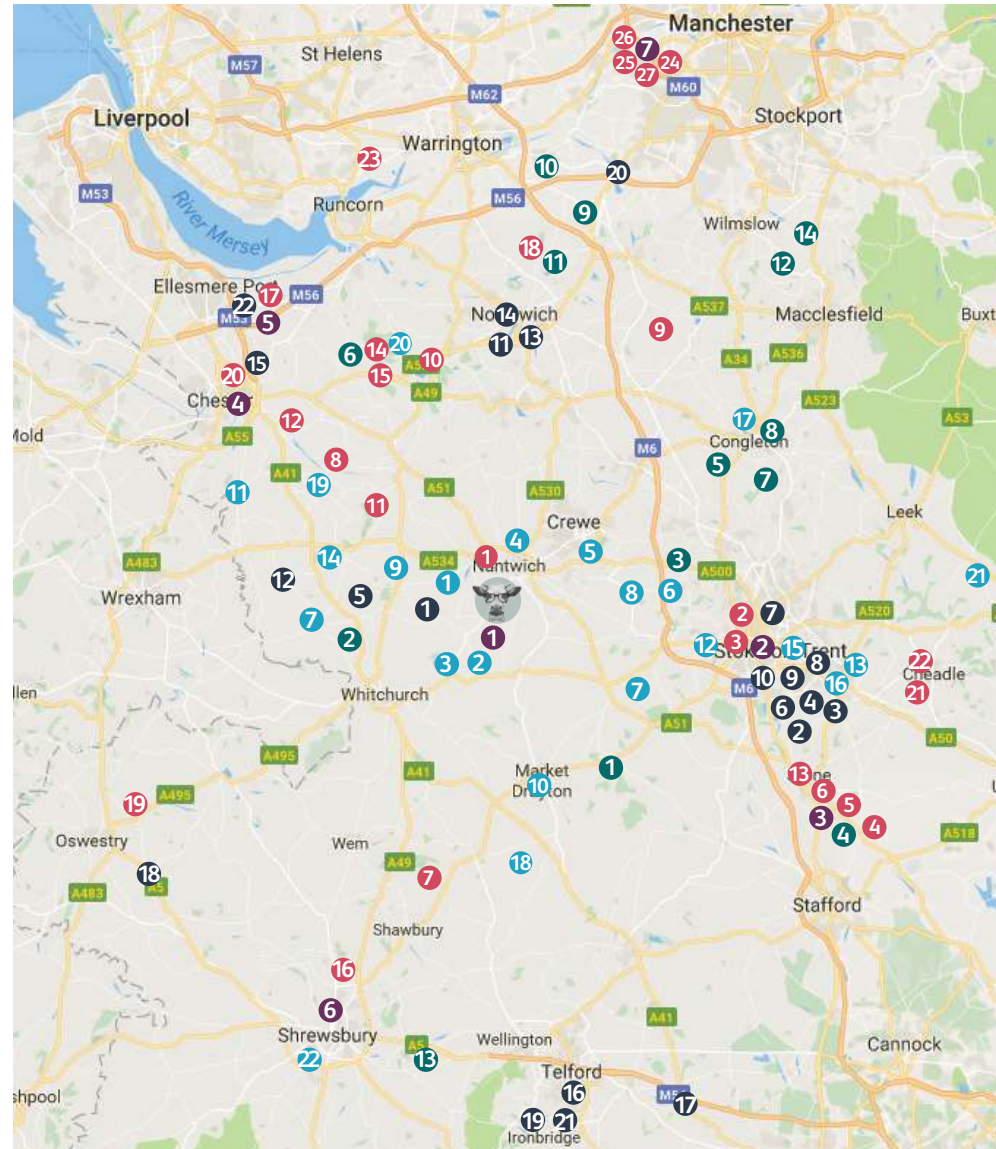

## EXPERIENCE

1	Canal Boat Hire - <b>CW5 8LB</b>	9
2	Mickley Hall Shooting - <b>CW5 8AJ</b>	9
3	Coole Acres Fishery - <b>CW5 8AY</b>	12
4	Rookery Hall Spa - <b>CW5 6DQ</b>	12
5	Crewe Hall Spa - <b>CW1 6UZ</b>	14
6	Quad Bike Trekking - <b>CW2 5PQ</b>	16
7	Unreal Paint Baling - <b>CW3 9PS</b>	17
8	Wychwood Park Golf - <b>CW2 5GP</b>	17
9	Cholmondeley Arms Gin Tasting - <b>SY14 8HN</b>	20
10	Joules Brewery Tour - <b>TF9 1JP</b>	22
11	Landrover Experience - <b>CW6 9TN</b>	26
12	Laser Quest - <b>ST5 1PT</b>	28
13	Fast Lane Karting - <b>ST4 3ER</b>	29
14	Oulton Park Race Track - <b>CW6 9BW</b>	29
15	Emma Bridgewater Factory - <b>ST1 3EJ</b>	29
16	Awesome Walls Climbing Centre - <b>ST3 5LW</b>	31
17	Astbury Water Sports Centre - <b>CW12 4HL</b>	32
18	Chaos Leisure - Monster Trucks etc - <b>TF9 2BS</b>	32
19	Cheshire Trekking - <b>CH3 9NN</b>	34
20	Cheshire Aqua Park, Manley Mere - <b>WA6 0PE</b>	45
21	JCB Factory - <b>ST14 5JP</b>	48
22	The Dana Prison Jailhouse Tours - <b>SY1 2HP</b>	51

## What's near Hollies Barn?

*If you can drag yourself away from our beautiful barn we have compiled a list of places that may be of interest. All within a 1 hour drive (according to google maps and depending on traffic!)*